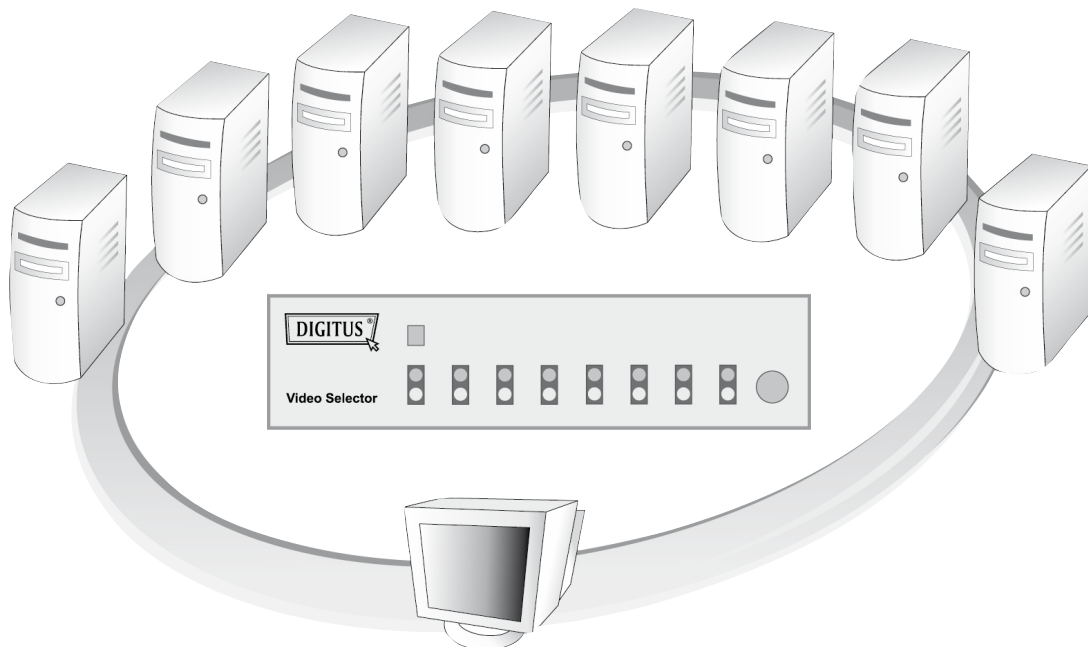

- DDC, DDC2, DDC2B support
- Video input connections: HDSUB15/female
- Video output connections: HDSUB15/female
- Metal housing for better EMI shielding

DS-45100-1

Rückansicht:
Back view:

DS-45100-1

Anwendungsbeispiel:
Application example: