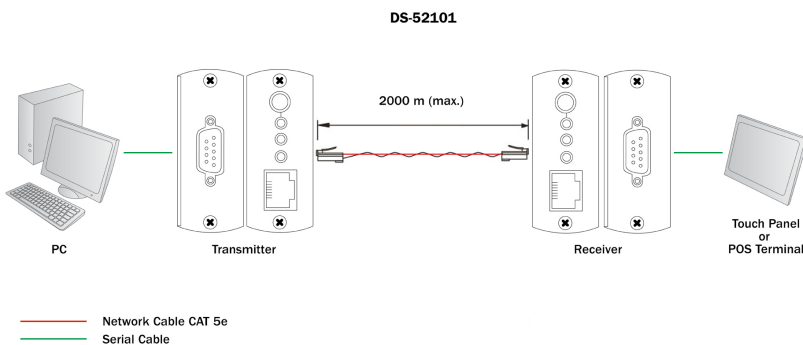

Anwendungsbeispiel:
Application example:

Rückansicht:
Back view: