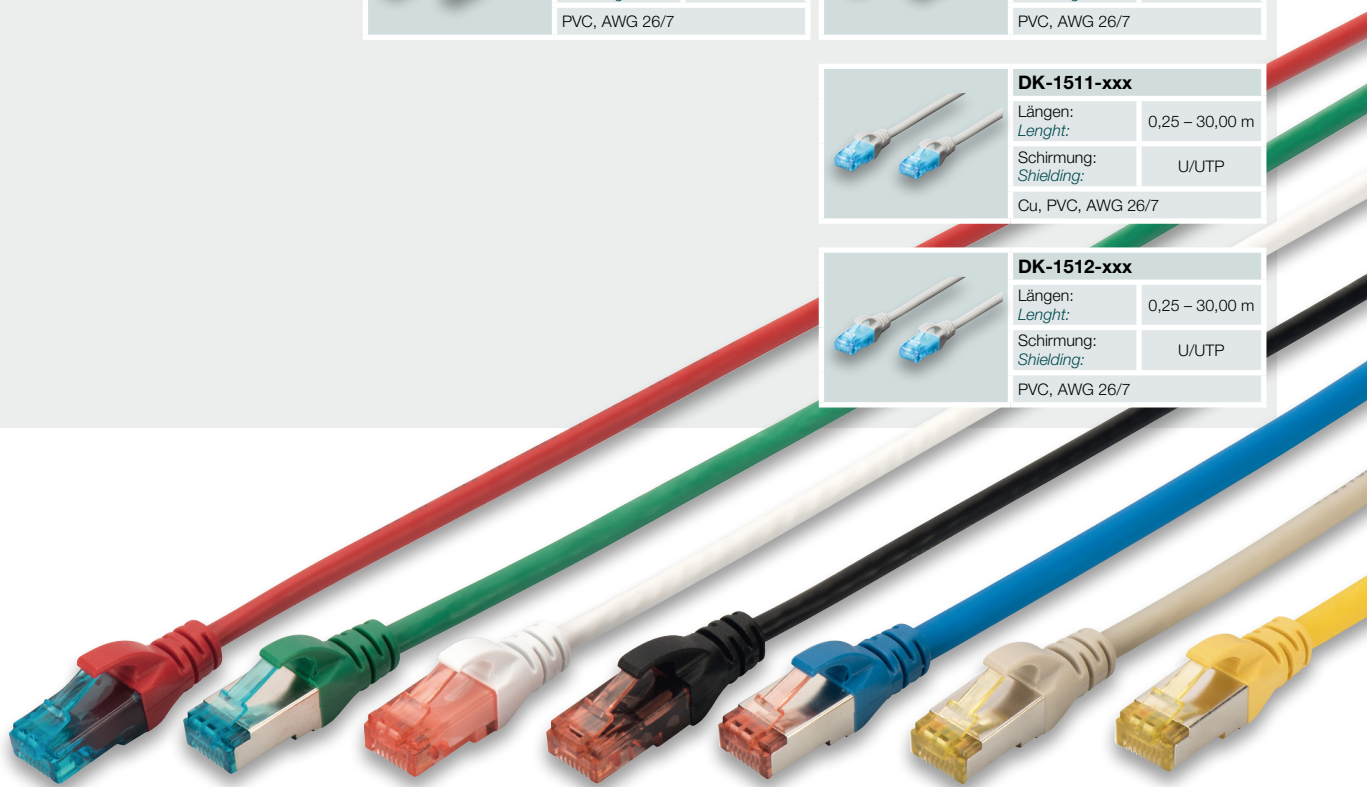

Kategorie 6_A	Kategorie 6	Kategorie 5e
<table border="1"> <tr><td>DK-1644-A-xxx</td></tr> <tr><td>Längen: Length:</td><td>0,25 – 30,00 m</td></tr> <tr><td>Schirmung: Shielding:</td><td>S/FTP</td></tr> <tr><td>Cu, LSZH, AWG 26/7</td></tr> </table>	<table border="1"> <tr><td>DK-1644-xxx</td></tr> <tr><td>Längen: Length:</td><td>0,25 – 30,00 m</td></tr> <tr><td>Schirmung: Shielding:</td><td>S/FTP</td></tr> <tr><td>Cu, LSZH, AWG 27/7</td></tr> </table>	<table border="1"> <tr><td>DK-1531-xxx</td></tr> <tr><td>Längen: Length:</td><td>0,25 – 30,00 m</td></tr> <tr><td>Schirmung: Shielding:</td><td>SF/UTP</td></tr> <tr><td>Cu, PVC, AWG 26/7</td></tr> </table>
<table border="1"> <tr><td>DK-1643-A-xxx</td></tr> <tr><td>Längen: Length:</td><td>0,50 – 20,00 m</td></tr> <tr><td>Schirmung: Shielding:</td><td>S/FTP</td></tr> <tr><td>DRAKA UC 900, HRS TM31 Cu, LSZH, AWG 27/7</td></tr> </table>	<table border="1"> <tr><td>DK-1644-xxx/BL-OD</td></tr> <tr><td>Längen: Length:</td><td>0,25 – 30,00 m</td></tr> <tr><td>Schirmung: Shielding:</td><td>S/FTP</td></tr> <tr><td>Cu, LDPE (Outdoor), AWG 27/7</td></tr> </table>	<table border="1"> <tr><td>DK-1532-xxx</td></tr> <tr><td>Längen: Length:</td><td>0,25 – 30,00 m</td></tr> <tr><td>Schirmung: Shielding:</td><td>SF/UTP</td></tr> <tr><td>PVC, AWG 26/7</td></tr> </table>
<table border="1"> <tr><td>DK-1613-A-xxx</td></tr> <tr><td>Längen: Length:</td><td>0,50 – 30,00 m</td></tr> <tr><td>Schirmung: Shielding:</td><td>U/UTP</td></tr> <tr><td>Cu, LSZH, AWG 26/7</td></tr> </table>	<table border="1"> <tr><td>DK-1617-xxx</td></tr> <tr><td>Längen: Length:</td><td>0,25 – 30,00 m</td></tr> <tr><td>Schirmung: Shielding:</td><td>UTP</td></tr> <tr><td>Cu, LSZH, AWG 26/7</td></tr> </table>	<table border="1"> <tr><td>DK-1521-xxx</td></tr> <tr><td>Längen: Length:</td><td>0,25 – 30,00 m</td></tr> <tr><td>Schirmung: Shielding:</td><td>F/UTP</td></tr> <tr><td>Cu, PVC, AWG 26/7</td></tr> </table>
	<table border="1"> <tr><td>DK-1612-xxx</td></tr> <tr><td>Längen: Length:</td><td>0,25 – 30,00 m</td></tr> <tr><td>Schirmung: Shielding:</td><td>U/UTP</td></tr> <tr><td>PVC, AWG 26/7</td></tr> </table>	<table border="1"> <tr><td>DK-1522-xxx</td></tr> <tr><td>Längen: Length:</td><td>0,25 – 30,00 m</td></tr> <tr><td>Schirmung: Shielding:</td><td>F/UTP</td></tr> <tr><td>PVC, AWG 26/7</td></tr> </table>
		<table border="1"> <tr><td>DK-1511-xxx</td></tr> <tr><td>Längen: Length:</td><td>0,25 – 30,00 m</td></tr> <tr><td>Schirmung: Shielding:</td><td>U/UTP</td></tr> <tr><td>Cu, PVC, AWG 26/7</td></tr> </table>
		<table border="1"> <tr><td>DK-1512-xxx</td></tr> <tr><td>Längen: Length:</td><td>0,25 – 30,00 m</td></tr> <tr><td>Schirmung: Shielding:</td><td>U/UTP</td></tr> <tr><td>PVC, AWG 26/7</td></tr> </table>