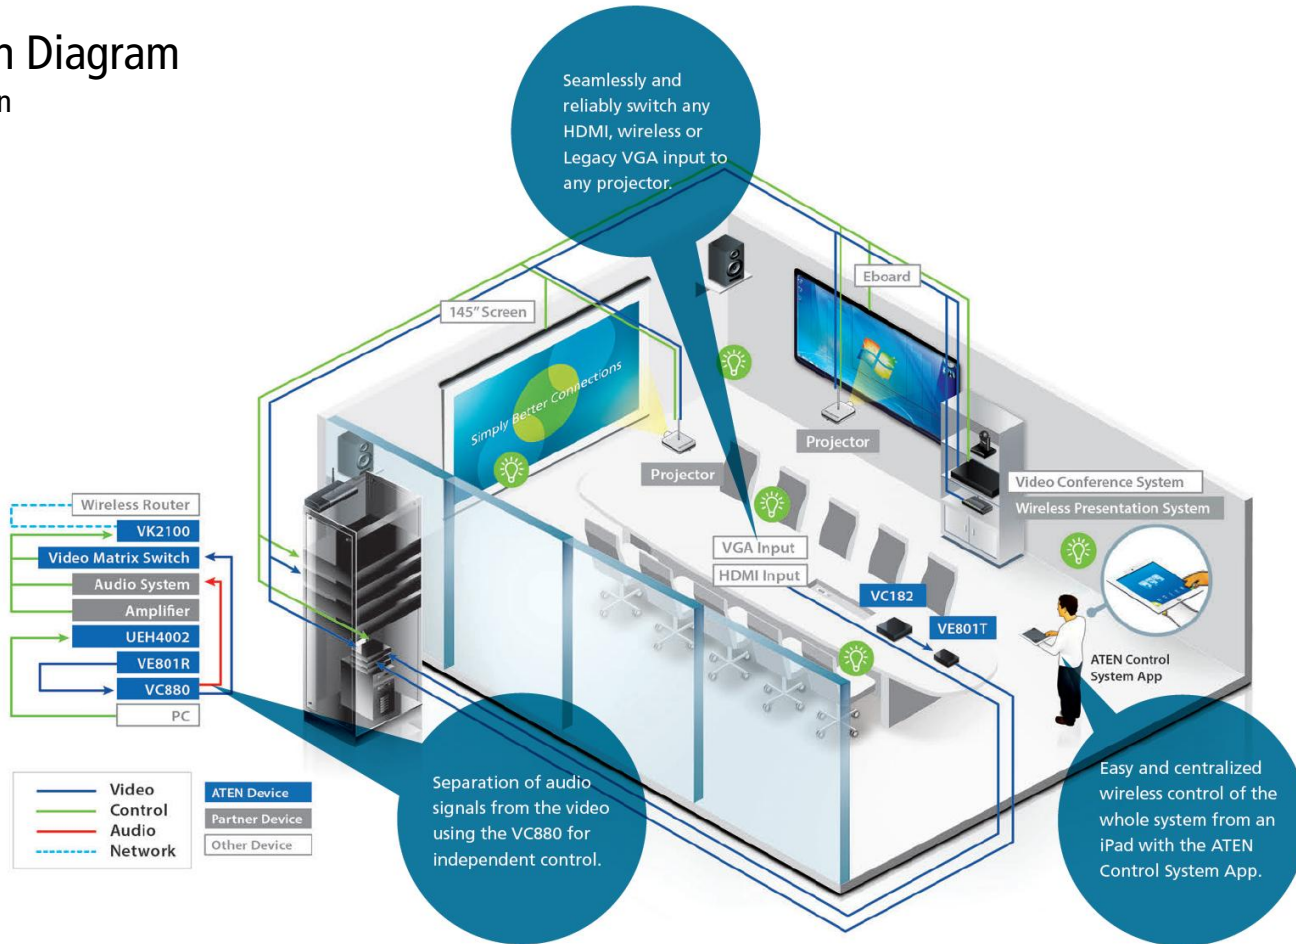

Corporate // Meeting Room

Optoma | Taiwan

Optoma corporate headquarters decided to renovate its meeting room with a high-performance presentation and conferencing system. They wanted to showcase their own high definition audio-visual equipment in the best possible light. Consequently, Optoma turned to its technology partner, ATEN, for help proving a connectivity solution.

Challenges

Cover all of their daily meeting room activities without the need of multiple remote controls.

Easily switch between video sources while splitting audio to a separate audio system.

Presentations had to be shared locally on multiple screens and remotely via video conferencing.

Solutions

Control System
VK2100

Video Matrix Switches
VM5404H

Video Extender
VE801

Video Converter
VC880
VC182

USB Extender
UEH4002

Benefits

IR control simplification by using ATEN Controller to turn devices ON/OFF and lighting control to quickly adapt to each situation letting the user control the room effortlessly.

Optoma is now able to separate the Audio through ATEN VC880 for a more flexible Audio configuration.

Fully customized UI for Optoma.

Connection Diagram

Optoma | Taiwan

Simply Better Connections

This file contains information that is for sole use of the intended recipient and may be confidential or privileged. Any unauthorized review, copying, disclosure, use or distribution is strictly prohibited.