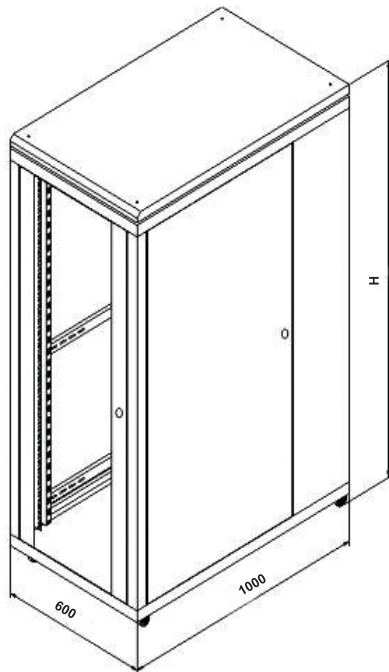

600x1000mm