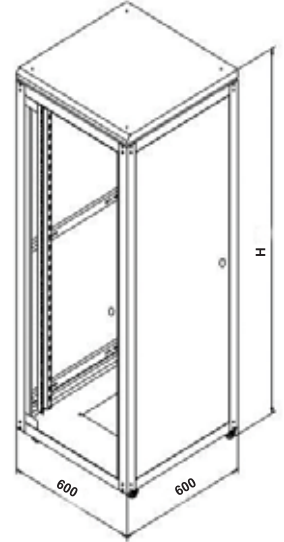

- ❖ Dış yüzeyden monte edilmiş dikme yapısına sahiptir
- ❖ 600x600 ve 600x800 ölçülerine sahip seçenekler mevcuttur
- ❖ 2'li ve 4'lü fan modülü seçenekleri ile havalandırma işlemi sağlanmaktadır
- ❖ Kabinetin ön kapağı, füme renkli 5 mm kalınlığında darbeye dayanıklı temperli camdır
- ❖ 4 tarafından erişim kolaylığı sağlayan çıkartılabilir/kilitlenebilir kapaklara sahiptir
- ❖ Arka ve yan kapaklar, kolayca sökülüp takılabilir.
- ❖ Kabinetler elektrostatik polyeater esaslı ince pütürlü Ral 9005 siyah renkli boya ile boyanmıştır

- ❖ *Standard 19" rack width*
- ❖ *Produced in sizes 12 -44U*
- ❖ *Width 600 mm*
- ❖ *Depth 600 or 800 mm*
- ❖ *Frame construction; 1,5 mm sheet steel*
- ❖ *4 adjustable mounting profiles*
- ❖ *5 mm thickness tempered smoked glass front door with lock*
- ❖ *Sheet metal side and rear doors*
- ❖ *Removable and lockable side and rear doors*
- ❖ *Cooling units with 2 -4 fans*
- ❖ *Castor with brakes*
- ❖ *Load capacity 400 kg*
- ❖ *Color is Ral 9005*

19" 600x600mm Netline Kabinet Genişlik / Width: 600mm Derinlik / Depth: 600mm				
Order No	U (Unit) (1U=44,45 mm)	h Inside Height (mm)	H Outside Height (mm)	Kg
FORM NET-12U6060	12	536	764	27
FORM NET-16U6060	16	714	942	37
FORM NET-20U6060	20	892	1120	46
FORM NET-26U6060	26	1158	1386	60
FORM NET-32U6060	32	1425	1653	74
FORM NET-36U6060	36	1603	1831	84
FORM NET-39U6060	39	1736	1964	90
FORM NET-42U6060	42	1870	2098	97
FORM NET-44U6060	44	1955	2182	104