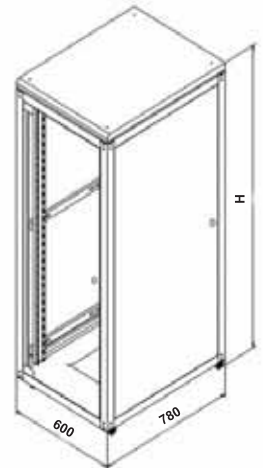

19" 600x800mm Netline Kabinet Genişlik / Width: 600mm Derinlik / Depth: 780mm				
Order No	U (Unit) (1U=44,45 mm)	h Inside Height (mm)	H Outside Height (mm)	Kg
FORM NET-16U6080	16	714	942	44
FORM NET-20U6080	20	892	1120	53
FORM NET-26U6080	26	1158	1386	67
FORM NET-32U6080	32	1425	1653	86
FORM NET-36U6080	36	1603	1831	97
FORM NET-39U6080	39	1736	1964	104
FORM NET-42U6080	42	1870	2098	111
FORM NET-44U6080	44	1955	2182	119