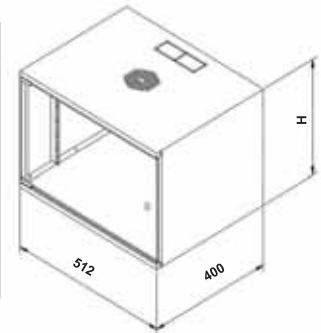

- ❖ Removable rear panel.
- ❖ 4 mm tempered glass front door with lock.
- ❖ Produced in sizes 4U, 7U, 9U, 12U.
- ❖ Colour : Ral 7035

19" Duvar Tipi SOHO KABİNET Genişlik/Width: 512 mm Derinlik/ Depth: 400 mm				
Order No	U (Unit) (1U=44,45 mm)	h Inside Height (mm)	H Outside Height (mm)	Kg
FORM SH-4U	4	181	225	8
FORM SH-7U	7	314	358	10
FORM SH-9U	9	403	448	12
FORM SH-12U	12	538	582	15