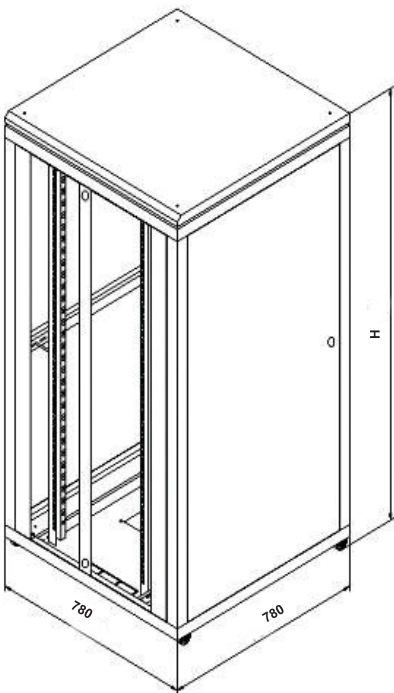

19" 800x800 RACK KABİNET Genişlik / Width : 780 mm - Derinlik / Depth : 780 mm				
Order No	U (Unit) (1U=44,45 mm)	h Inside Height (mm)	H Outside Height (mm)	Kg
FORM-32U8080	32	1425	1653	105
FORM-36U8080	36	1603	1831	115
FORM-39U8080	39	1736	1964	124
FORM-42U8080	42	1870	2098	131
FORM-44U8080	44	1955	2182	140

19" 600x1000 RACK KABİNET Genişlik / Width : 600 mm - Derinlik / Depth : 1000 mm				
Order No	U (Unit) (1U=44,45 mm)	h Inside Height (mm)	H Outside Height (mm)	Kg
FORM-26U60100	26	1158	1386	84
FORM-32U60100	32	1425	1653	105
FORM-36U60100	36	1603	1831	111
FORM-39U60100	39	1736	1964	122
FORM-42U60100	42	1870	2098	129
FORM-44U60100	44	1955	2182	138

19" 800x1000 RACK KABİNET Genişlik / Width : 780 mm - Derinlik / Depth : 1000 mm				
Order No	U (Unit) (1U=44,45 mm)	h Inside Height (mm)	H Outside Height (mm)	Kg
FORM-32U80100	32	1425	1653	115
FORM-36U80100	36	1603	1831	125
FORM-39U80100	39	1736	1964	133
FORM-42U80100	42	1870	2098	145
FORM-44U80100	44	1955	2182	152

800x800mm