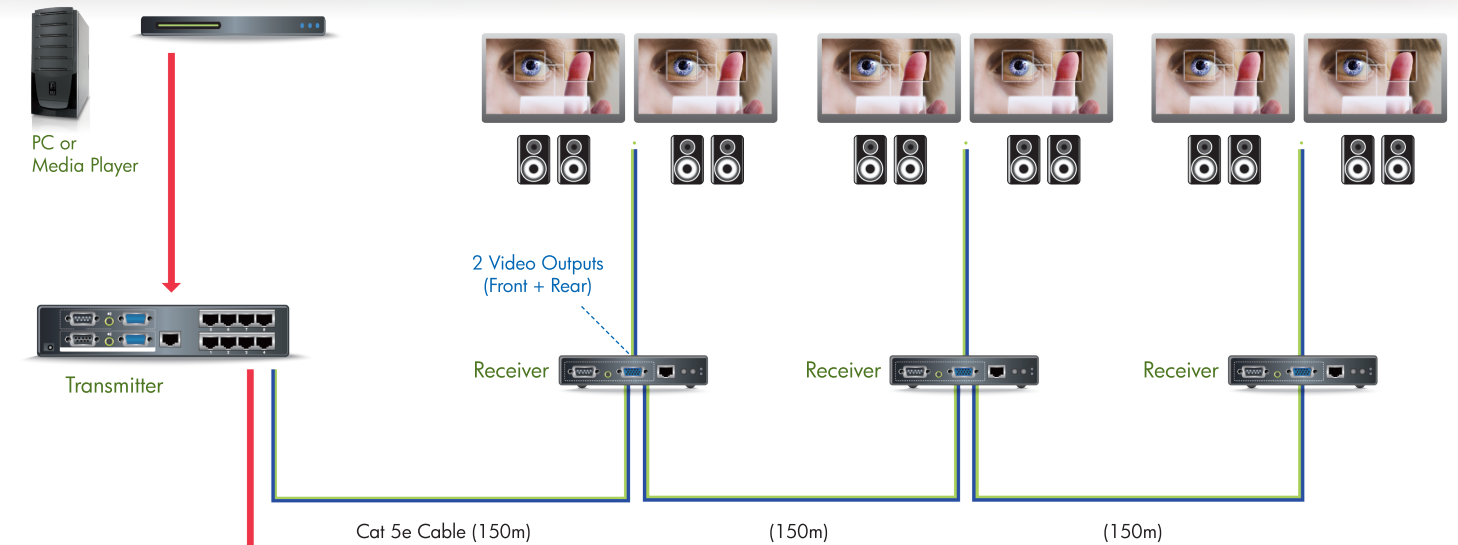

DIGITAL SIGNAGE

MEDIA DISTRIBUTION SOLUTION

Multiple Displays- Three-level cascade supports expansion to up to thousands of displays located up to 450m from the source device

Extend Displays- Cat 5 cable allows displays to be positioned up to 450m away from the source device

Serial RS-232 Support- Allows for fully interactive digital signage installations using touchscreens

Superior Video Quality- Supports resolutions up to 1600x1200@60Hz

Crisp Images- Sharpest picture quality adjustable by OSD, pushbuttons, and IR remote control

Audio Enabled- High quality stereo audio allows for flexible multimedia content combinations

Ideal Applications- Retail media networks, public information systems, interactive kiosks, finance center displays and more

VS1504/VS1508
4/8-Port Cat 5
Audio/Video Splitter
Transmitter

VB552
Dual VGA Over Cat 5
Repeater + Audio
Receiver