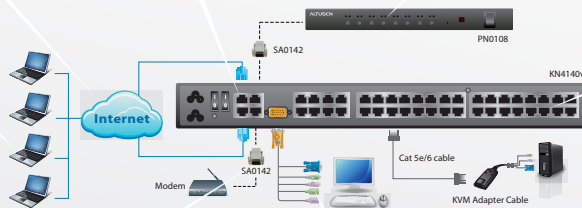

No boundaries to your server control

KN4140v

40-Port KVM Over the NET™ - 1 local / 4 remote user access

The new generation of KVM over the NET™ switches allows local and remote operators to monitor and access the entire enterprise data center over the Internet using a web-based browser.

VIRTUAL MEDIA SUPPORT

REDUNDANT IP

POWER ASSOCIATION FOR REMOTE POWER MANAGEMENT OF THE SERVERS

4 REMOTE CONSOLES CAN SIMULTANEOUSLY ACCESS SEPARATE PORTS

MONITOR & CONTROL UP TO 40 SERVERS / CASCADE TO 640 SERVERS

MODEM ACCESS SUPPORT

LOCAL CONSOLE SUPPORTS BOTH PS/2 S & USB KEYBOARD AND MOUSE

NEW CC2000

Software for Centralized IT Infrastructure Management

manage of your entire network - local and worldwide - anywhere; anytime
Ask for your **free trial version** by mailing marketing@aten.be