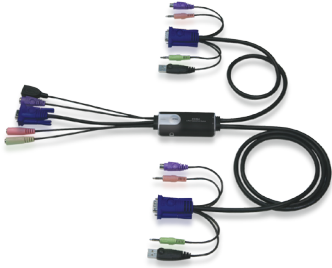

ATEN CS52A 2-PORT HYBRID™ KVM SWITCH

AUDIO
Mic
Speaker

- One console (monitor, PS/2 keyboard, and USB mouse) controls two computers
- Remote port selection switch for convenient switch placement
- Superior video quality - up to 2048 x 1536; DDC2B
- Independent switching of the KVM and Audio focus - one computer can have the KVM focus while the other has the audio focus
- Supports multi-function mice
- Auto Scan function to monitor computer operation
- USB 2.0 mouse port can be used for USB hub and USB peripheral sharing

ATEN CS62U/64U 2-PORT USB KVM SWITCH

AUDIO
Speaker

- One USB console controls 2/4
- Superior video quality - up to 2048 x 1536; DDC2B computers
- Video DynaSync™ - stores the console monitor's EDID (Extended Display Identification Data) to optimize display resolution
- Supports wireless keyboard and mouse (CS64U)
- Auto Scan function to monitor computer operation
- USB mouse port can be used for USB hub and USB peripheral sharing

AUDIO
Speaker

ATEN CS62A/64A 2-PORT PS/2 KVM SWITCH

- One PS/2 console controls 2/4 computers
- Superior video quality - up to 2048 x 1536; DDC2B
- Auto Scan function to monitor computer operation

ATEN CS22U 2-PORT USB CABLE KVM SWITCH

- One USB console controls two USB computers
- Superior video quality - up to 2048 x 1536; DDC2B

AUDIO
Mic
Speaker

ATEN CS682 2-PORT USB 2.0 DVI KVM SWITCH

- One DVI video console controls two USB computers
- Computer selection via remote port selector, hotkeys, and USB mouse
- Superior video quality - up to 1920 x 1200
- Independent switching of the KVM and Audio focus - one computer can have the KVM focus while the other has the audio focus
- Video DynaSync™ - Exclusive ATEN technology eliminates boot-up display problems and optimizes resolution when switching between port
- Power on detection - if either of the computers is powered off, the CS682 will automatically switch to the other computer
- USB 2.0 mouse port can be used for USB hub and USB peripheral sharing