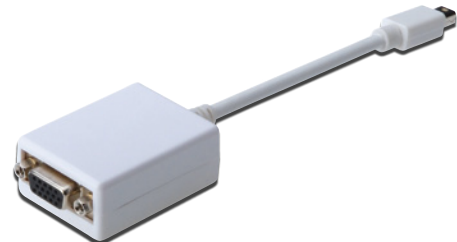

Mini DisplayPort to VGA Adapter Cable

Less force on interface

This cable suits ideal to connect a MacBook, MacBook Air, MacBook Pro, iMac, Mac mini and Mac Pro to a VGA Monitor, Beamer, LCD/TFT Monitor with a VGA Monitor cable, for example.

· Connector 1	Mini DP, plug	· AWG	32
· Connector 2	HD15, jack	· Wire material	CU
· DisplayPort standard	DisplayPort 1.1a	· Surface	nickel-plated
· UL certified	UL20276	· Color cable	white
· Hoods	molded	· Color connector	white
· Shielding	double shielding		

289692 / AK-340407-001-W

Mini DisplayPort to VGA Adapter Cable