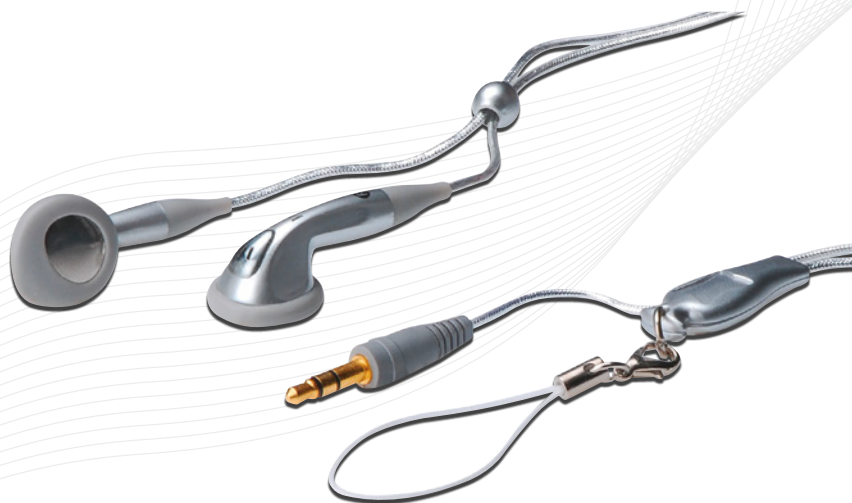

### Enjoy the powerful sound

Great sound volume and stereo sound

- Equilibrated bass system
- Can be connected directly with MP3 players, portable cassette devices, CD players, DAT recorders, and HiFi systems
- Connector: 3.5mm, stereo plug
- Cable length: 66cm
- Diameter of built-in speakers: 16mm
- Type of magnet: NdFeB
- Frequency range: 20Hz - 20000Hz
- Impedance: 32Ohms
- Sensitivity: 83dB +/- 3dB
- Maximum Power: 3mW

## Stereo Earphones

### Enjoy your music wherever you go

Soft neck strap: feel free when hanging on the neck

- Direct connectable to any audio device with 3.5mm audio jack
- 3,5mm stereo plug, connection cable length: 60cm
- Speaker membrane diameter 15mm
- Frequency range: 20Hz - 20000Hz
- Magnet type: NdFeB
- Impedance: 32 Ohm
- Sensitivity: 100dB +/- 3dB
- Max. input power: 3mW