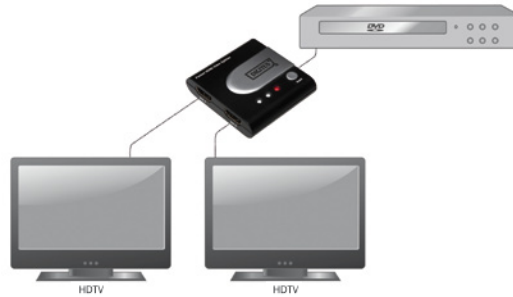

HDMI Pocket Video Splitter, 2-port

One of the smallest HDMI Video Splitter! Display one video signal on two different HDTV monitors!

With the DIGITUS pocket HDMI splitter you can supply two HDMI displays from only one HDMI device.

- 1 input, 2 outputs
- Easy to install and simple to operate
- Supports a distance of up to 15m
- Compatible with HDTV 480i, 480p, 720i, 720p, 1080i and 1080p
- Supports VGA, SVGA, XGA and UXGA
- HDMI High Speed (1.3b) and HDCP compatible
- Operation pixel frequency range: 25-225MHz