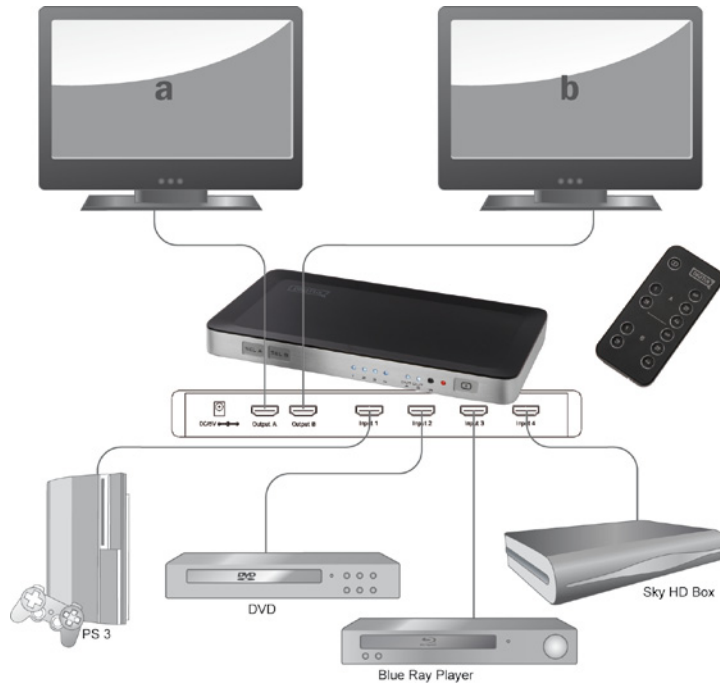

HDMI Matrix Switch, 4 x 2-Port

The convenient and complete HDMI distributing solution for Home Entertainment

This HDMI Matrix Switch combines the advantages of an ordinary HDMI switch and a HDMI splitter. It routes one or two HDMI video signals from four available inputs to one or two selectable HDMI displays. This offers highest versatility for all integrated systems. All inputs are adapted for high definition video sources like HD-DVD, receivers, set-top boxes, game consoles, etc.

- Switch easily between any of up to four HDMI sources
- Distributes any of the four inputs to any or any combination of the two HDMI output displays
- Multi-switching methods: intelligent automatic, IR remote control or by touch button
- Highest supported video resolution 1080p
- Compatible to High Speed HDMI (1.3b)
- Bandwidth: 225MHz/2.25Gbps per channel(6.75Gbps all channel)
- Supports 12bit per channel (36bit all channel) deep color
- Supports HDCP
- Supports uncompressed audio such as LPCM
- Supports compressed audio such as DTS Digital, Dolby Digital (including DTS-HD and Dolby True HD)
- Dimensions (DxWxH; Weight): 128x220x25mm; 350g