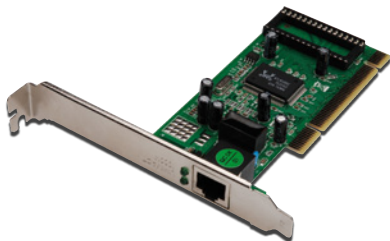

Gigabit Ethernet PCI Network Card

Unprecedented speed is now available over your existing network cabling - Built to run the fastest network applications

Supports 10/100/1.000 Mbps auto negotiation

- IEEE 802.3, IEEE 802.3u, IEEE 802.3ab compatible
- IEEE 802.3x full-duplex Flowcontrol
- Supports Autonegotiation and Crossover detection
- Realtek chipset
- PCI Local Bus Master Rev.2.1 and 2.2 compatible
- Suitable for all common network environments
- Supports Windows 7, Vista, XP and Mac OS 10.x

223542 / DN-1011-1

Gigabit Ethernet PCI Network Card