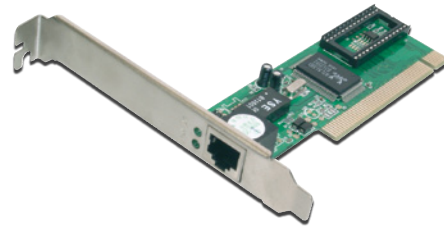

Fast Ethernet PCI Network Card

Turns your Desktop PC into a high-bandwidth workstation or a power server running at full-duplex speed

Realtek chipset

- IEEE 802.3 and IEEE 802.3u compatible
- Supports 20/200 Mbps full duplex
- PCI Local Bus Rev.2.1 and 2.2 compatible
- Suitable for all typical network environments

228677 / DN-1001J

Fast Ethernet PCI Network Card