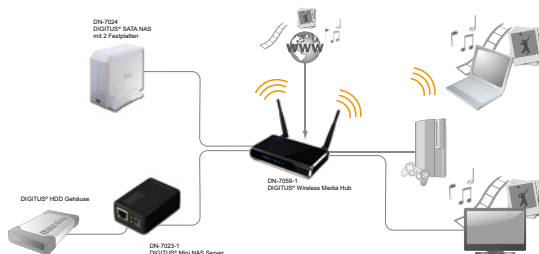

## Mini NAS server for external USB HDD

The compact and energy efficient NAS Server for sharing your files on the network!

The mini NAS Server enables USB 2.0 HDDs to access the network

- NAS function (Network Attached Storage) to provide centralized data access and storage to the network
- Easy provides storage space for expansion, sharing and backup to the whole network
- RJ45 network connector for Fast Ethernet 10/100 Mbps
- Samba and FTP Server for easy file access
- BitTorrent Server for automatic downloads, even when the computer is switched off
- Easy access of photos, movies or music over iTunes, Xbox 360 and Playstation 3
- Supports Windows 7, Vista, XP, Mac OS X and Linux
- Energy consumption 2.5 Watt