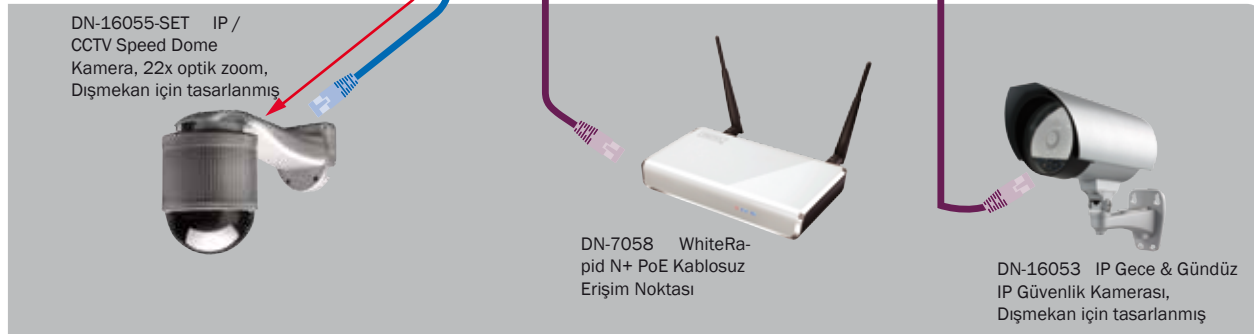

POWER OVER ETHERNET

INJECTOR

SPLITTER

UÇ CİHAZ

KISA MESAFE (maks. 5m)

UZUN MESAFE (maks. 100m)