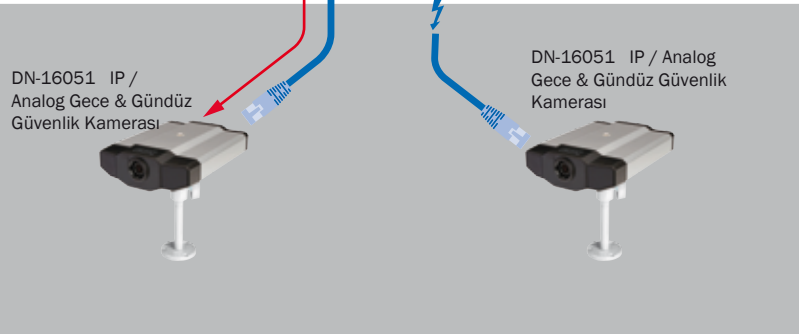

POWER OVER ETHERNET

INJECTOR

SPLITTER

UÇ CİHAZ

KISA MESAFE (maks. 5m)

UZUN MESAFE (maks. 100m)