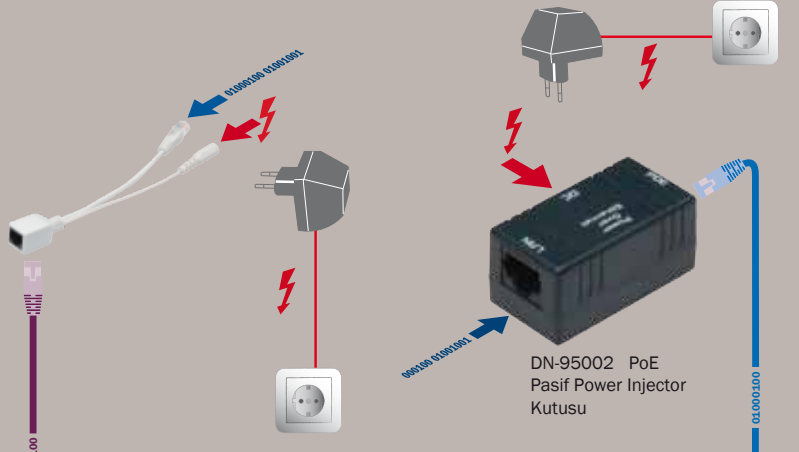

POWER OVER ETHERNET

INJECTOR

SPLITTER

UÇ CİHAZ

KISA MESAFE (maks. 5m)

UZUN MESAFE (maks. 100m)