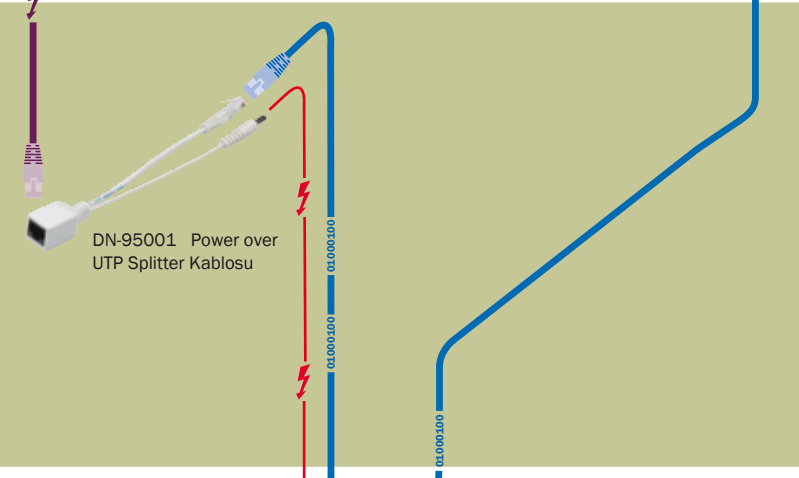

POWER OVER ETHERNET

INJECTOR

SPLITTER

UÇ CİHAZ

KISA MESAFE (maks. 5m)

UZUN MESAFE (maks. 100m)