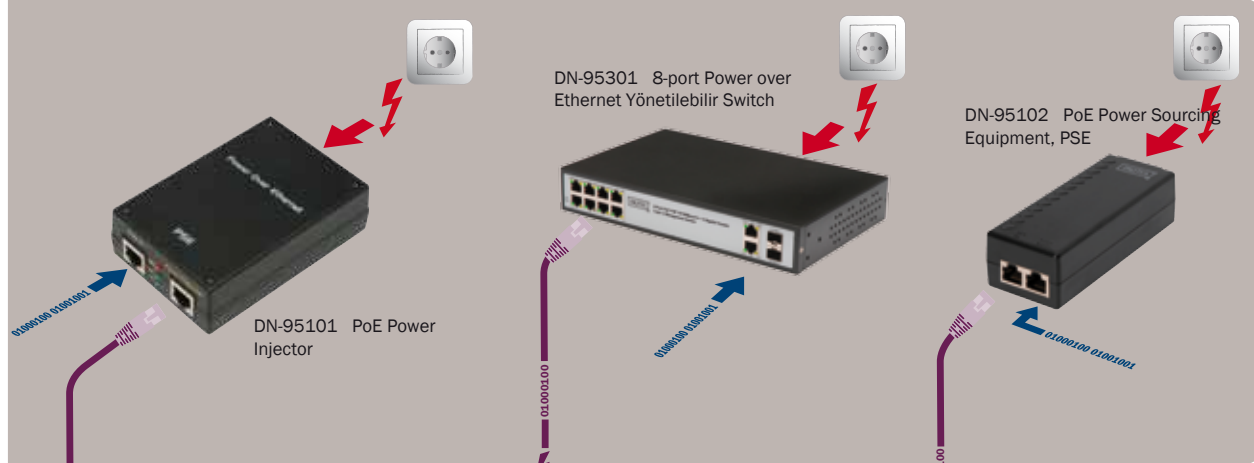

POWER OVER ETHERNET

INJECTOR

SPLITTER

UÇ CİHAZ

KISA MESAFE (maks. 5m)

UZUN MESAFE (maks. 100m)