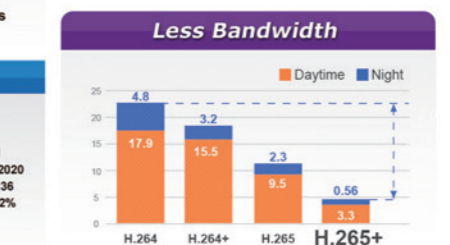

H.265 IP Cameras

	Bullet	Dome
Model	ICA-3250	ICA-4460V

	ICA-3250	ICA-3460V	ICA-4460V
Product Image			
Sensor Type	1/2.8" Sony Exmor Progressive CMOS	1/3" Progressive CMOS	1/3" Progressive CMOS
Sensor size in megapixel	2	4	4
Lens Type	f=3.6mm / F1.2	Vari-focal 2.8-12mm, F1.2	Vari-focal 2.8-12mm, F1.2
View Angle	H: 74° V: 55°	H: 27°-90° V: 27°-90°	H: 27°-90° V: 27°-90°
Sensibility (Lux)	0.01 Lux (Color) 0 Lux (B/W)	0.01 Lux (Color) 0 Lux (B/W)	0.01 Lux (Color) 0 Lux (B/W)
Shutter Time	1/25~1/10000 sec	1/25~1/10000 sec	1/25~1/10000 sec
IR LED	24 (850nm)	48 (850nm)	36 (850nm)
IR Effective Distance	20 meters	30~45 meters	20~40 meters
ICR (IR-cut Removable)	●	●	●
Image Compression	H.265/H.264	H.265/H.264	H.265/H.264
Resolution	1920x1080 to 352x288	2592x1520 to 176x144	2592x1520 to 176x144
Frame Rate	Up to 30fps for all resolutions		Up to 30fps for all resolutions
Audio Capability	Two-way Audio	Two-way Audio	Two-way Audio
Pan/Tilt/Zoom	Digital Zoom	Digital Zoom	Digital Zoom
PoE	IEEE 802.3af (Class 3)	IEEE 802.3af (Class 3)	IEEE 802.3af (Class 3)
Waterproof	IP66	IP66	IP66
ONVIF	●	●	●
WDR	●	●	●
PLANET DDNS	●	●	●
Multi-view Streaming	●	●	●
Intelligent Video	Motion Detection with Alarm Events (via FTP, email and HTTP)		
Image Setting	Brightness, saturation, contrast, Mirror/Rotate, Privacy mask (4 regions), Text, time and date overlay		
Cable Management	●	●	●
Operating Temperature	-10°C to 50°C	-10°C to 55°C	-15°C to 55°C
Mobile Apps	● (iOS/Android)	● (iOS/Android)	●

Crystal Clear Surveillance with Triple Streaming Outputs

Longer Recording Time

Less Bandwidth

	Bullet			Dome		
Model	ICA-3280	ICA-A3280	ICA-M3580P	ICA-4280	ICA-A4280	ICA-M4580P