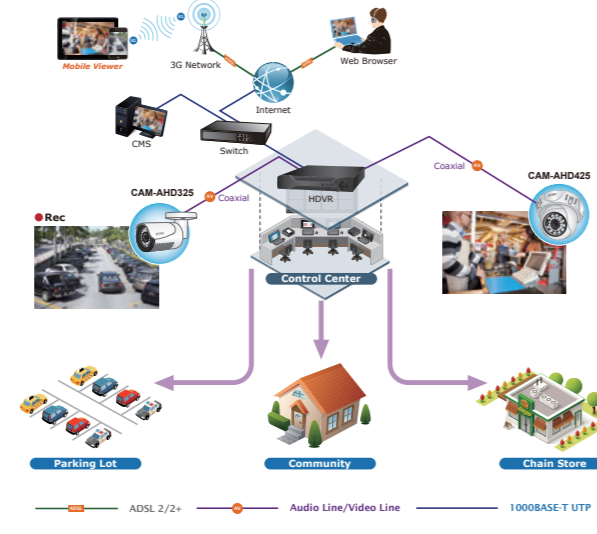

Analog Cameras

	Analog Cameras	
Model	CAM-AHD325	CAM-AHD425

	CAM-AHD325	CAM-AHD425
Resolution	1080p	1080p
Hybrid Signal	AHD/TVI/CVI/CVBS	
Sensitivity	0 lux with built-in IR LED	
Sensor	1/2.8" Sony CMOS sensor	
Lens	3.6mm/F1.2	3.6mm/F1.2
IR Distance	30 meters	20 meters
WDR	D-WDR	D-WDR
Day and Night	IRC switch	IRC switch
Digital Noise Reduction	2DNR/3DNR	2DNR/3DNR
Water Resistance	IP66	IP65

Hybrid DVRs

	Retail		
Model	HDVR-830	HDVR-435	HDVR-1635

	1 x RJ45, 10/100BASE-TX	1 x RJ45, 10/100BASE-TX
LAN Ports	1 x RJ45, 10/100BASE-TX	1 x RJ45, 10/100BASE-TX
Hard Drive	1 x 3.5" SATA HDD (max. 4TB)	1 x 3.5" SATA HDD (max. 6TB)
BNC Interface	8	4
Video Interface	HDMI, VGA	HDMI, VGA, BNC
Audio Interface	4 x audio-in, 1 x audio-out	4 x audio-in, 1 x audio-out
USB Interface	2 x USB 2.0 for backup device and mouse	
Video Compression	H.264	H.264, H.265
Video Signal	AHD, CVBS, IP	5-in-1 (AHD, TVI, CVI, CVBS, IP)
Resolution	IP camera: 1080p, 720p Analog camera: AHD-M (720p), AHD-L (960H), D1, HD1, CIF	4 x audio-in, 1 x audio-out 2 x USB 2.0 for backup device and mouse H.264, H.265 5-in-1 (AHD, TVI, CVI, CVBS, IP)
Encode Capacity	8-ch AHD, 8-ch D1, 8-ch HD1	4 x 1080p@15fps 16 x 1080p@15fps
Decode Capacity	1-ch AHD, 1-ch D1, 8-ch HD1	4 x 1080p@15fps 16 x 1080p@15fps
Hybrid Mode	Analog: 8-ch AHD-M, 8-ch AHD-L Analog + IP: 4-ch AHD-M + 4-ch 720p IP: 8-ch 720p, 2-ch 1080p, 2-ch 720p	Analog: 4-ch 1080p Analog + IP: 2-ch + 2-ch 1080p IP: 4-ch 1080p
Audio Type	Two-way (G.711)	Two-way (G.711)
Display Division	1, 4	1, 4, 8, 9
Display Quality	1920 x 1080, 1440 x 900, 1280 x 1024, 1280 x 720, 1024 x 768	
Additional Camera	Manual, Smart Camera Search	
Record	Manual, Alarm, Motion Detection, Schedule	
Local Playback	●	●
Power Loss Recovery	●	●
Event Type	System Events: No Disk, Disk Error, Disk Full, Net Loss, IP Conflict Camera Events: Motion Detection, Video Blind, Video Loss, Alarm Input, Alarm Output	
Event Action	Show Message, Buzzer, Send e-mail, FTP Upload	
Snapshot	●	●
PTZ Control	● (RS485)	● (RS485)
Cloud P2P	-	● (QR Code)
Mobile Apps	● (iOS, Android)	● (iOS, Android)
PLANET DDNS	●	●
CMS	●	●
ONVIF	●	●

PLANET Technology Corporation
11F., No. 96, Minquan Rd., Xindian Dist., New Taipei City 231, Taiwan (R.O.C.) Tel: 886-2-2219-9518 Fax: 886-2-2219-9528 E-mail: sales@planet.com.tw
PLANET reserves the right to change specifications without prior notice. All brand names and trademarks are property of their respective owners. © PLANET Technology Corporation DM-CAM0121