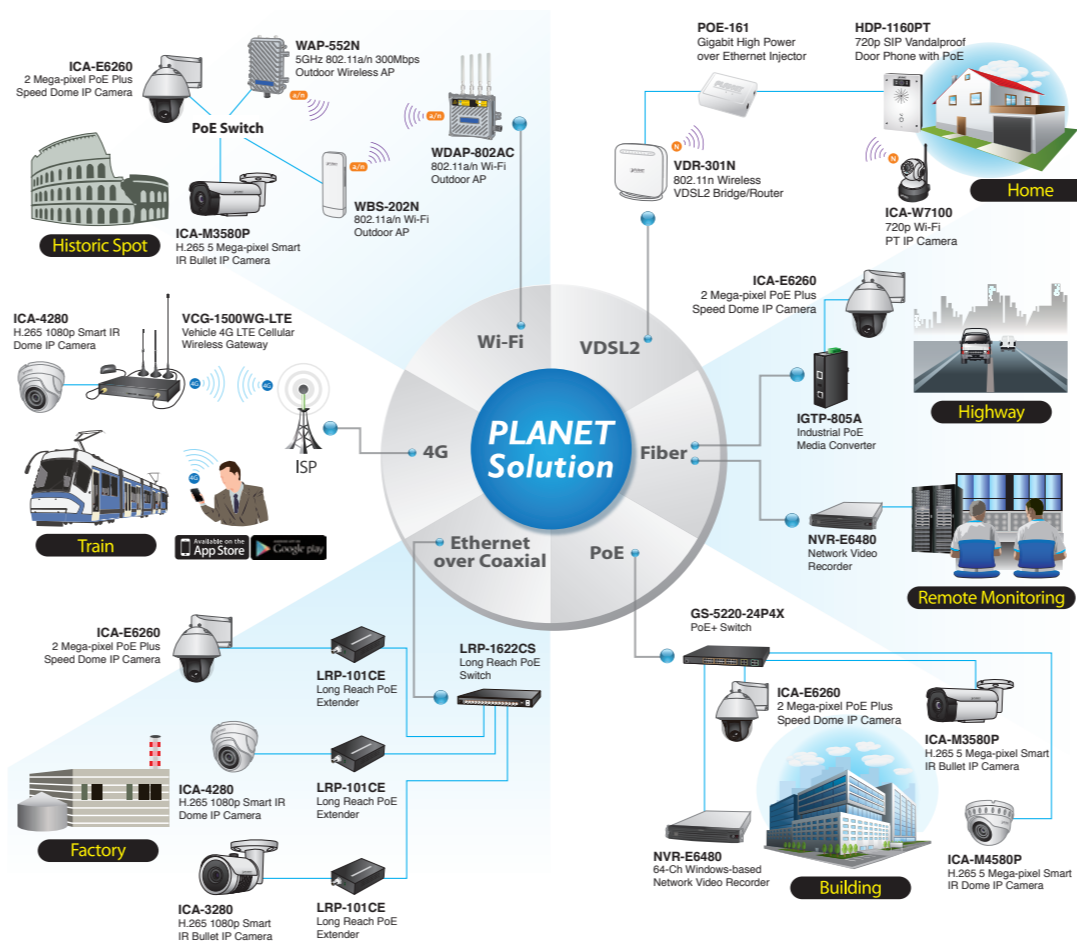

## Hybrid DVRs

	Retail		
Model	HDVR-830	HDVR-435	HDVR-1635

	1 x RJ45, 10/100BASE-TX	1 x RJ45, 10/100BASE-TX
LAN Ports	1 x RJ45, 10/100BASE-TX	1 x RJ45, 10/100BASE-TX
Hard Drive	1 x 3.5" SATA HDD (max. 4TB)	1 x 3.5" SATA HDD (max. 6TB)
BNC Interface	8	4
Video Interface	HDMI, VGA	HDMI, VGA, BNC
Audio Interface	4 x audio-in, 1 x audio-out	4 x audio-in, 1 x audio-out
USB Interface	2 x USB 2.0 for backup device and mouse	
Video Compression	H.264	H.264, H.265
Video Signal	AHD, CVBS, IP	5-in-1 (AHD, TVI, CVI, CVBS, IP)
Resolution	IP camera: 1080p, 720p Analog camera: AHD-M (720p), AHD-L (960H), D1, HD1, CIF	4 x audio-in, 1 x audio-out 2 x USB 2.0 for backup device and mouse H.264, H.265 5-in-1 (AHD, TVI, CVI, CVBS, IP)
Encode Capacity	8-ch AHD, 8-ch D1, 8-ch HD1	4 x 1080p@15fps 16 x 1080p@15fps
Decode Capacity	1-ch AHD, 1-ch D1, 8-ch HD1	4 x 1080p@15fps 16 x 1080p@15fps
Hybrid Mode	Analog: 8-ch AHD-M, 8-ch AHD-L Analog + IP: 4-ch AHD-M + 4-ch 720p IP: 8-ch 720p, 2-ch 1080p, 2-ch 720p	Analog: 4-ch 1080p Analog + IP: 2-ch + 2-ch 1080p IP: 4-ch 1080p
Audio Type	Two-way (G.711)	Two-way (G.711)
Display Division	1, 4	1, 4, 8, 9
Display Quality	1920 x 1080, 1440 x 900, 1280 x 1024, 1280 x 720, 1024 x 768	
Additional Camera	Manual, Smart Camera Search	
Record	Manual, Alarm, Motion Detection, Schedule	
Local Playback	●	●
Power Loss Recovery	●	●
Event Type	System Events: No Disk, Disk Error, Disk Full, Net Loss, IP Conflict Camera Events: Motion Detection, Video Blind, Video Loss, Alarm Input, Alarm Output	
Event Action	Show Message, Buzzer, Send e-mail, FTP Upload	
Snapshot	●	●
PTZ Control	● (RS485)	● (RS485)
Cloud P2P	-	● (QR Code)
Mobile Apps	● (iOS, Android)	● (iOS, Android)
PLANET DDNS	●	●
CMS	●	●
ONVIF	●	●

## All-Inclusive IP Surveillance Solution