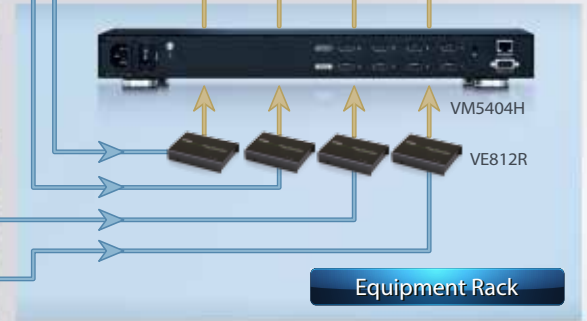

▼ Source Area

▼ Display Area

— HDMI — Cat 5e — SDI

## Complete Range of Video Processing Solutions for Media and Broadcasting!!!

**VC480** SDI  
**3G/HD/SD-SDI to HDMI Converter**

- Deliver uncompressing audio and video signals
- Supported SDI formats: SD-SDI (up to 270Mbps), HD-SDI (up to 1.485Gbps), 3G-SDI (up to 2.97Gbps)
- Video support: up to 1080p@23.97/24/25/29.97/30/50/59.94/60
- Locking power connector for secure communications

**VE812** 100m  
**HDMI over single Cat 5 Extender**

- HDBaseT technology support
- Single Cat 5 connection
- 4k2k video resolution

**VM5404H**  
**4x4 HDMI Matrix Switch with Scaler**

- Video wall setup via intuitive GUI
- Unique Seamless Switch™ technology
- Ethernet and RS-232 serial control
- Signaling rates up to 2.25 Gbits
- Power on Detection

### Related Products

**VM5808H**  
**8x8 HDMI Matrix Switch with Scaler**  
*Seamless*

**VC840** SDI  
**HDMI to 3G/HD/SD-SDI Converter**

**VS146** SDI  
**6-Port 3G/HD/SD-SDI Splitter**

**VE813** 100m  
**HDMI HDBaseT Extender with USB**